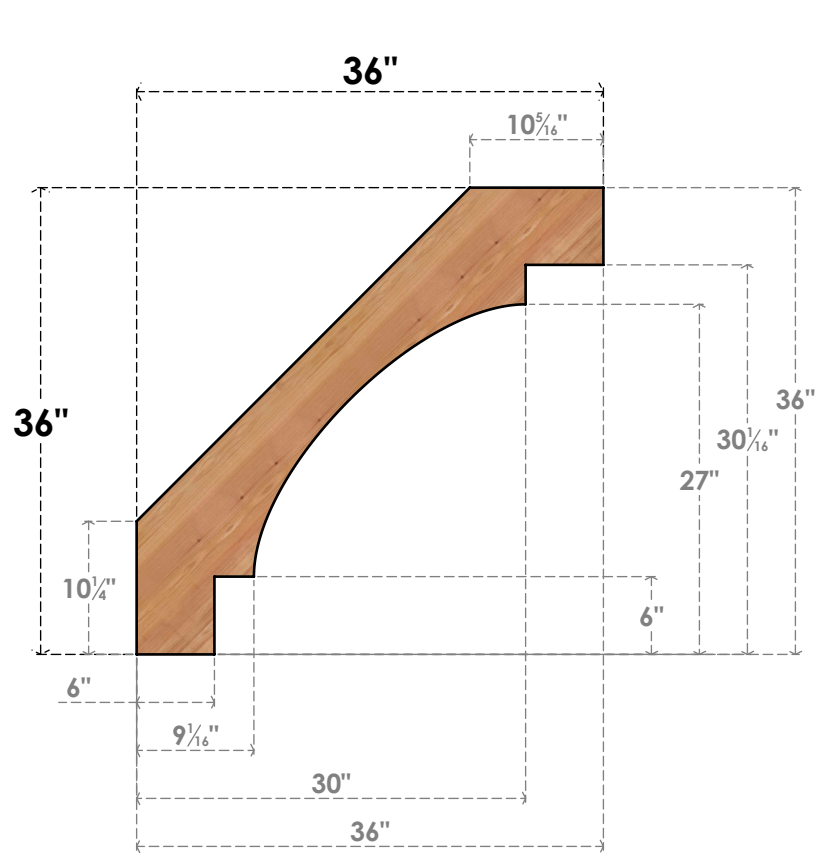

BRC04X36X36MRC00SWR

3 1/2"W X 36"D X 36"H MERCED SMOOTH BRACE, WESTERN RED CEDAR

SIDE

FRONT

EKENA MILLWORK
 2300 WEST MAIN ST.
 CLARKSVILLE, TX 75426
 TOLL FREE: 866-607-0453
 WWW.EKENAMILLWORK.COM

NOTES

1. INSTALLATION TO BE COMPLETED IN ACCORDANCE WITH MANUFACTURER'S SPECIFICATIONS.
2. DRAWING MAY NOT BE TO SCALE
3. THIS DRAWING IS INTENDED FOR DESIGN AND PLANNING PURPOSES ONLY.
4. ALL INFORMATION CONTAINED HEREIN WAS CURRENT AT THE TIME OF DEVELOPMENT BUT MUST BE REVIEWED AND APPROVED BY THE PRODUCT MANUFACTURER TO BE CONSIDERED ACCURATE.
5. PRODUCTS ARE NOT KILN DRIED. THIS ITEM IS UNIQUE AND WILL CONTAIN THE NATURAL VARIATIONS THAT THE WOOD SPECIES OFFERS. THIS MAY RESULT IN VARIATIONS UP TO 1/4"