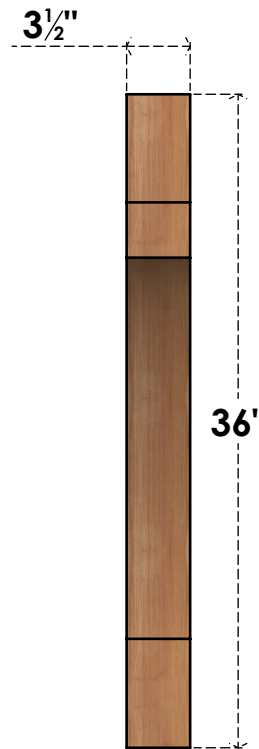

BRC04X36X36MRC00SWR

3 1/2"W X 36"D X 36"H MERCED SMOOTH BRACE, WESTERN RED CEDAR

SIDE

FRONT

EKENA MILLWORK
 2300 WEST MAIN ST.
 CLARKSVILLE, TX 75426
 TOLL FREE: 866-607-0453
 WWW.EKENAMILLWORK.COM

NOTES

1. INSTALLATION TO BE COMPLETED IN ACCORDANCE WITH MANUFACTURER'S SPECIFICATIONS.
2. DRAWING MAY NOT BE TO SCALE
3. THIS DRAWING IS INTENDED FOR DESIGN AND PLANNING PURPOSES ONLY.
4. ALL INFORMATION CONTAINED HEREIN WAS CURRENT AT THE TIME OF DEVELOPMENT BUT MUST BE REVIEWED AND APPROVED BY THE PRODUCT MANUFACTURER TO BE CONSIDERED ACCURATE.
5. PRODUCTS ARE NOT KILN DRIED. THIS ITEM IS UNIQUE AND WILL CONTAIN THE NATURAL VARIATIONS THAT THE WOOD SPECIES OFFERS. THIS MAY RESULT IN VARIATIONS UP TO 1/4"